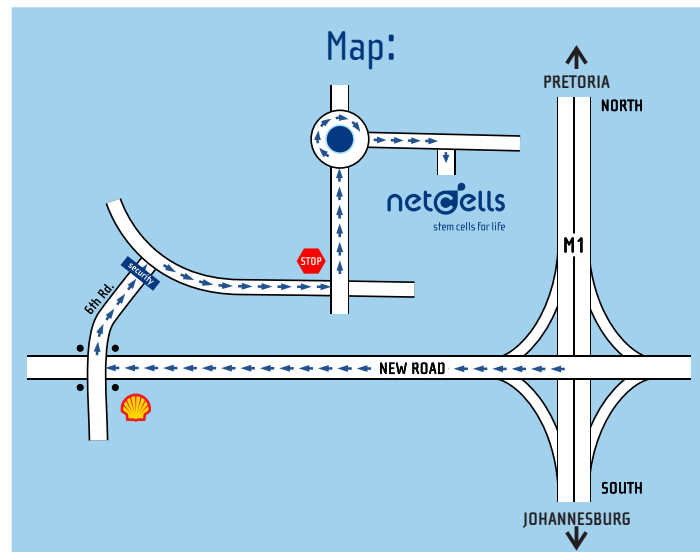

Netcells Address:

International Business Gateway, Cnr 6th and New Roads, Midrand

Directions to Netcells:

- On the M1 take to New Road off ramp.
- If you are driving in a northerly direction towards Pretoria, turn left at the top of the New Road off ramp
- If you are driving in a southerly direction towards Johannesburg, turn right at the top of the New Road off ramp
- At the first traffic lights thereafter, turn right into 6th Road
- You will see the international Business Gateway in front of you;
- Enter and follow the signs to Netcells